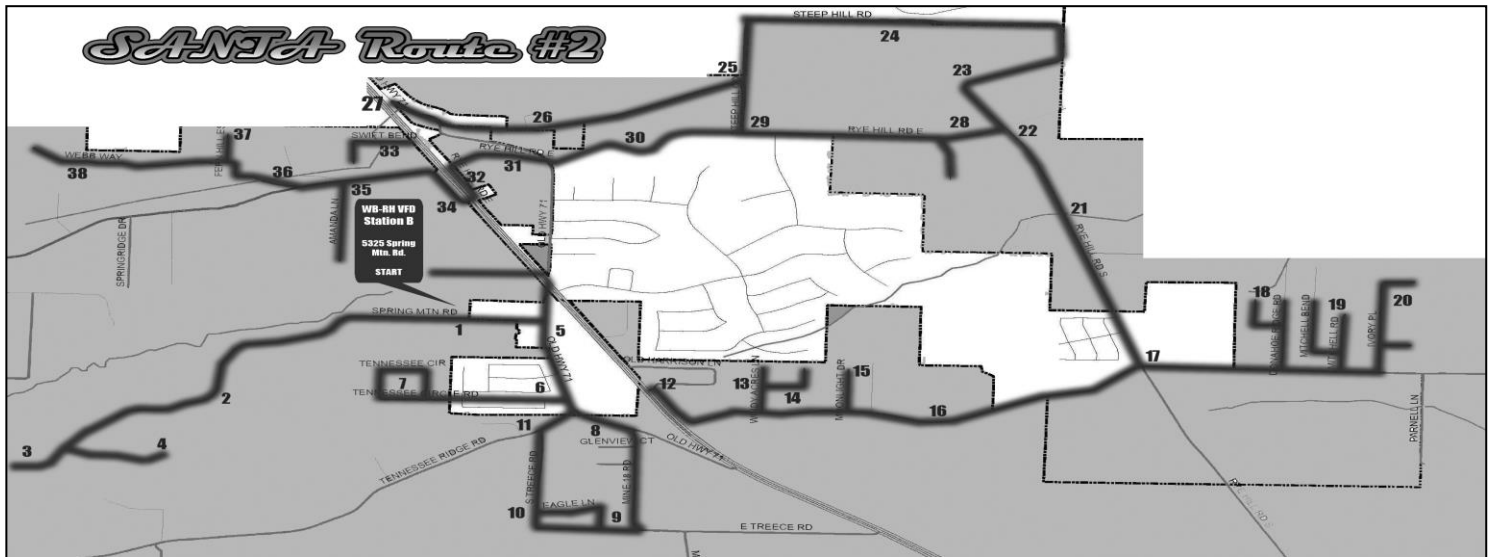

FIRE TRUCKS AND SANTA WILL LEAVE STATION "B" AT **12:00 P.M.** ON SUNDAY-DECEMBER 10<sup>TH</sup>. **ALL (3) ROUTES WILL HAVE SANTA AND HIS HELPERS ABOARD.** LISTEN FOR THE SIRENS AND LOOK FOR THE LIGHTS, SO YOU CAN BE A PART OF THIS FUN TIME! REMEMBER IF YOU MISS SANTA ON HIS ROUTE, COME TO STATION "B" AT 5325 SPRING MOUNTAIN RD. AROUND 4:30 P.M. SANTA WILL MEET AND GREET THOSE WHO MISSED HIM ON HIS ROUTE FROM 4:30 P.M. TO 5:30 P.M.

Please follow the numbers on each Map to determine our driving routes!

Please find your house on the map above and see which route to track SANTA's visit to your street or area  
In Case of Heavy Rain/Ice/Snow making roads dangerous – the Santa Run will be moved to Sunday – Dec 17<sup>th</sup> – same times