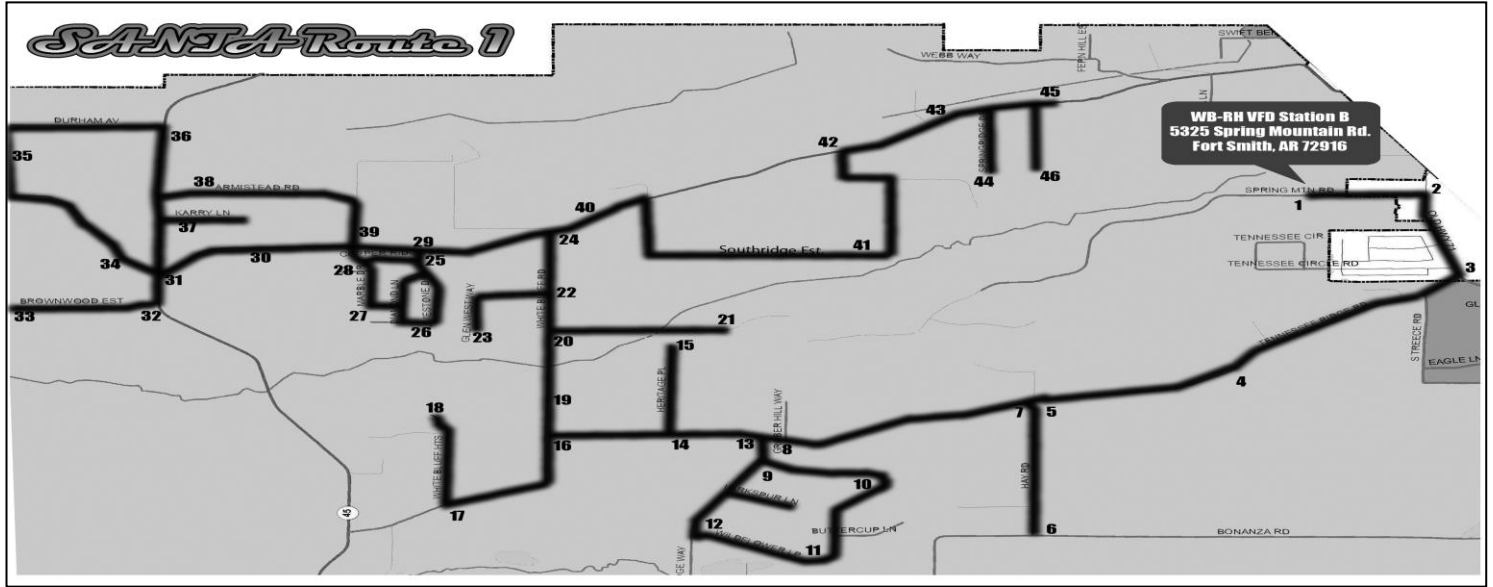

FIRE TRUCKS AND SANTA WILL LEAVE STATION "B" AT **12:00 P.M.** ON SUNDAY-DECEMBER 10<sup>TH</sup>. **ALL (3) ROUTES WILL HAVE SANTA AND HIS HELPERS ABOARD.** LISTEN FOR THE SIRENS AND LOOK FOR THE LIGHTS, SO YOU CAN BE A PART OF THIS FUN TIME! REMEMBER IF YOU MISS SANTA ON HIS ROUTE, COME TO STATION "B" AT 5325 SPRING MOUNTAIN RD. AROUND 4:30 P.M. SANTA WILL MEET AND GREET THOSE WHO MISSED HIM ON HIS ROUTE FROM 4:30 P.M. TO 5:30 P.M.

Please follow the numbers on each Map to determine our driving routes!

Please find your house on the map above and see which route to track SANTA's visit to your street or area  
In Case of Heavy Rain/Ice/Snow making roads dangerous – the Santa Run will be moved to Sunday – Dec 17<sup>th</sup> – same times