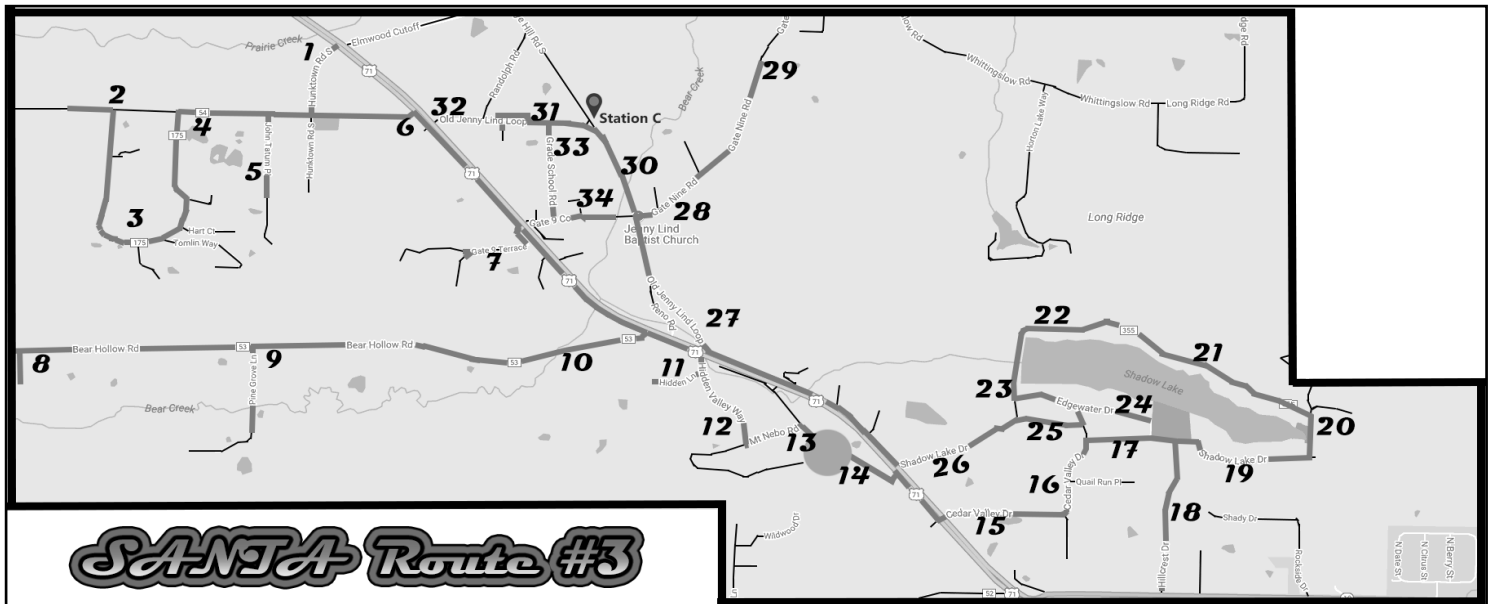

FIRE TRUCKS AND SANTA WILL LEAVE STATION "B" AT **12:00 P.M.** ON SUNDAY-DECEMBER 10<sup>TH</sup>. **ALL (3) ROUTES WILL HAVE SANTA AND HIS HELPERS ABOARD.** LISTEN FOR THE SIRENS AND LOOK FOR THE LIGHTS, SO YOU CAN BE A PART OF THIS FUN TIME! REMEMBER IF YOU MISS SANTA ON HIS ROUTE, COME TO STATION "B" AT 5325 SPRING MOUNTAIN RD. AROUND 4:30 P.M. SANTA WILL MEET AND GREET THOSE WHO MISSED HIM ON HIS ROUTE FROM 4:30 P.M. TO 5:30 P.M.

Please follow the numbers on each Map to determine our driving routes!

Please find your house on the map above and see which route to track SANTA's visit to your street or area  
In Case of Heavy Rain/Ice/Snow making roads dangerous – the Santa Run will be moved to Sunday – Dec 17<sup>th</sup> – same times